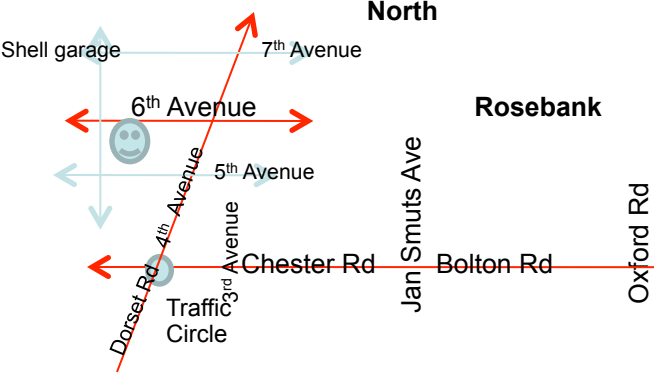

# Directions to 6 on Sixth

JHB International Airport

Parktown North

Rosebank

GPS Map Co-Ordinates  
28.01.26East 26.08.43South

## Direction to 6 on Sixth

From OR Tambo airport take R24 to Johannesburg  
Onto N12 keep left at Gillooly's interchange N3 to Durban  
Keep left take M2 to Germiston/Johannesburg  
Keep right take M2 to Johannesburg  
Remain on M2 City/Stad  
Keep left take M1 North to Sandton/Pretoria  
Take Glenhove off ramp turn left  
Cross Oxford Road, Glenhove becomes Bolton  
Cross Jan Smuts Avenue, Bolton becomes Chester  
Down past 3<sup>rd</sup> Avenue traffic lights  
to traffic circle, right into Dorset  
Dorset becomes 4<sup>th</sup> Avenue past 5<sup>th</sup> Avenue  
Next left into 6<sup>th</sup> . Sixth on 6 is three houses up from the corner