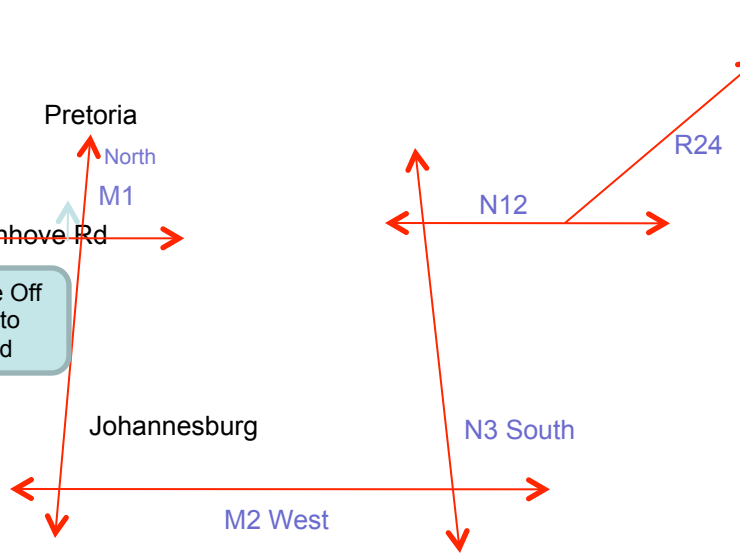

# Directions to 6 on Sixth

JHB International Airport

Parktown North

Rosebank

GPS Map Co-Ordinates  
28.01.26East 26.08.43South

## Direction to 6 on Sixth

From OR Tambo airport take R24 to Johannesburg  
Onto N12 keep left at Gillooly's interchange N3 to Durban  
Keep left take M2 to Germiston/Johannesburg  
Keep right take M2 to Johannesburg  
Remain on M2 City/Stad  
Keep left take M1 North to Sandton/Pretoria  
Take Glenhove off ramp turn left  
Cross Oxford Road, Glenhove becomes Bolton  
Cross Jan Smuts Avenue, Bolton becomes Chester  
Down past 3<sup>rd</sup> Avenue traffic lights  
to traffic circle, right into Dorset  
Dorset becomes 4<sup>th</sup> Avenue past 5<sup>th</sup> Avenue  
Next left into 6<sup>th</sup> . Sixth on 6 is three houses up from the corner